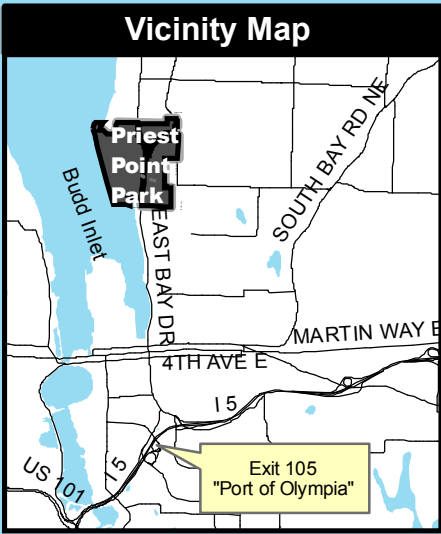

Priest Point Park

2600 East Bay Drive NE

Directions from I-5: Take Exit 105. Follow signs towards Port of Olympia. Turn Left at stoplight onto Plum. Plum turns into East Bay Drive. Park entrance is on right hand side.

- Legend**
- Park Boundary
 - Main Roads
 - Park Roads
 - Trails