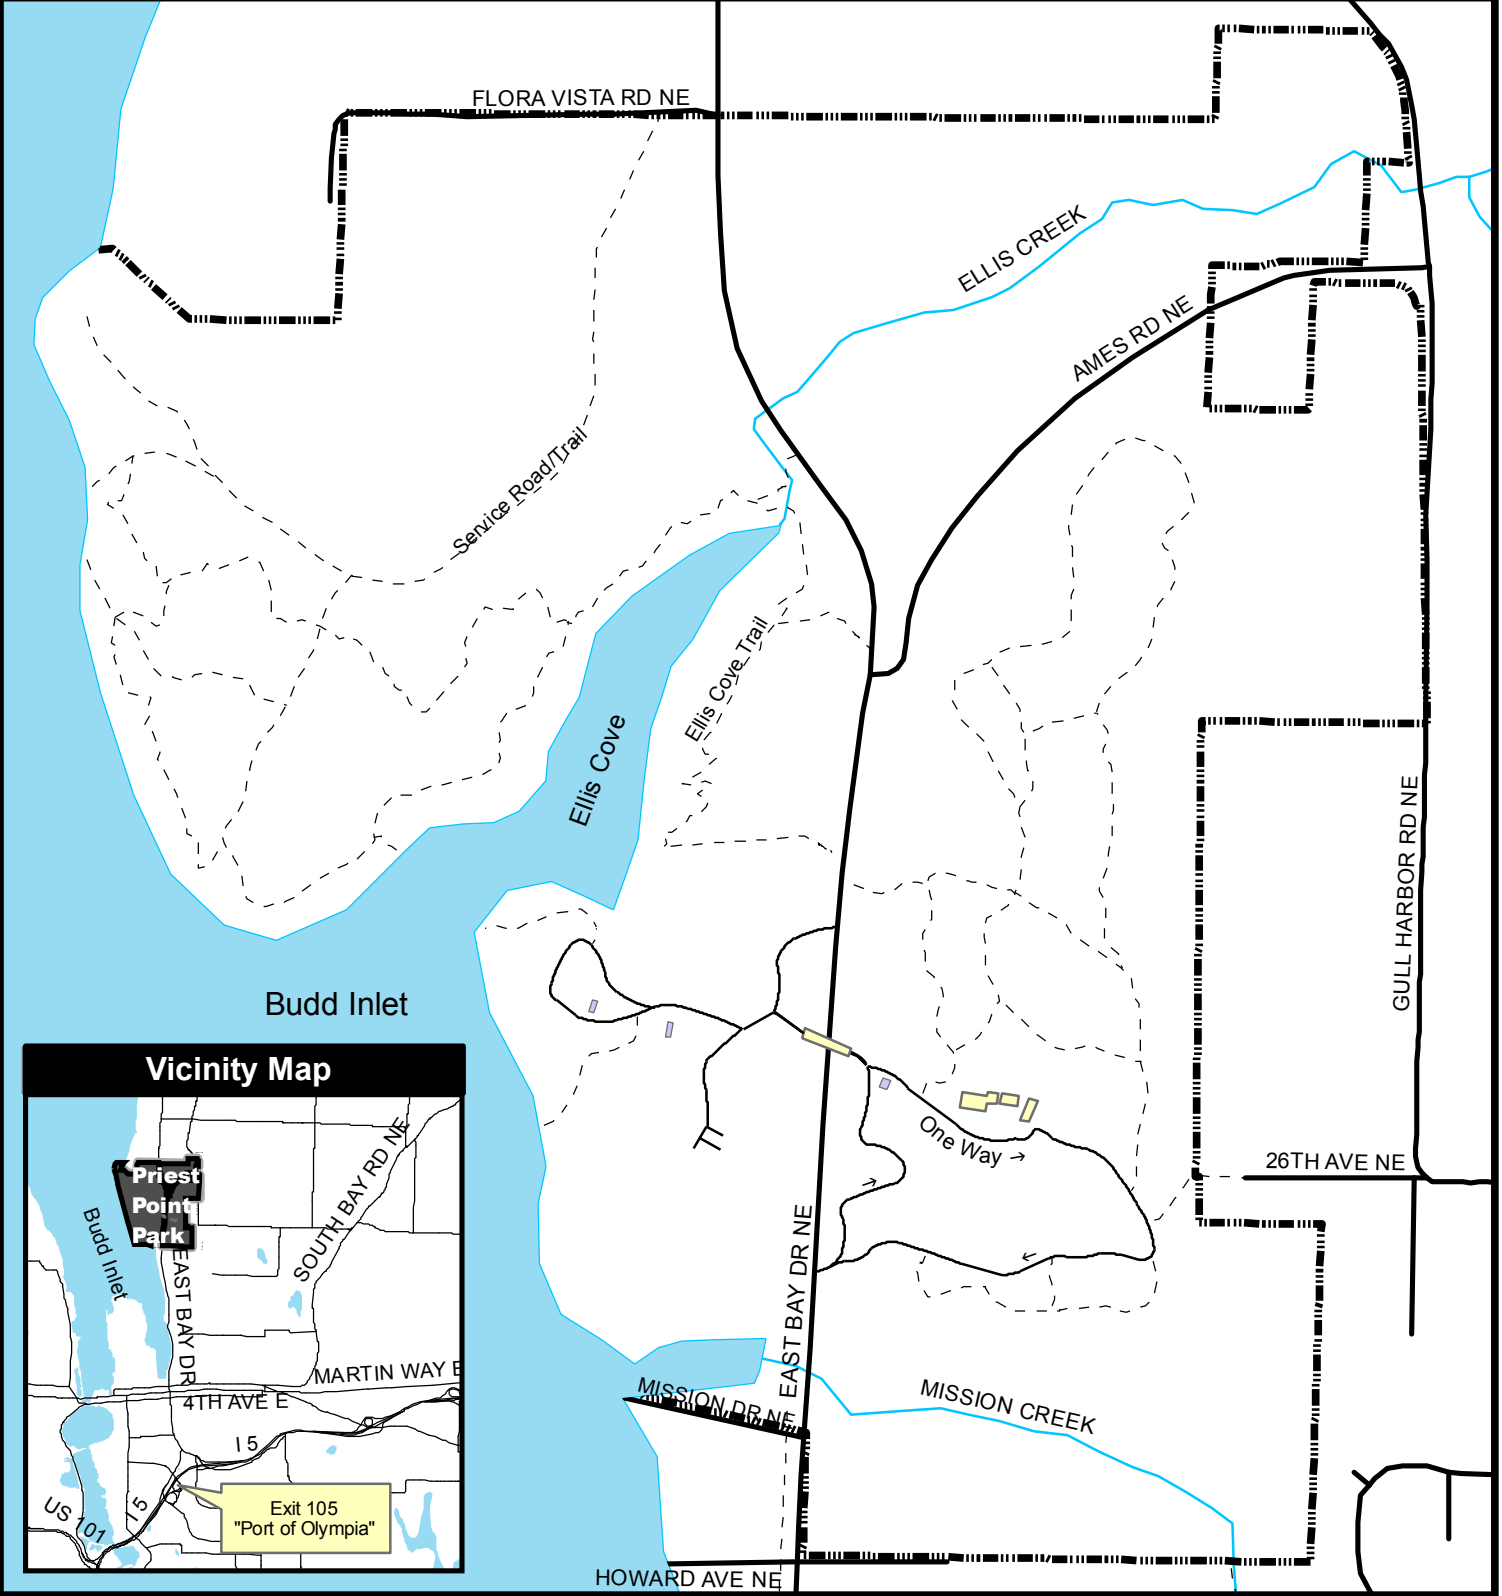

Priest Point Park

2600 East Bay Drive NE

Directions from I-5: Take Exit 105. Follow signs towards Port of Olympia. Turn Left at stoplight onto Plum. Plum turns into East Bay Drive. Park entrance is on right hand side.

- Legend**
- Park Boundary
 - Main Roads
 - Park Roads
 - Trails